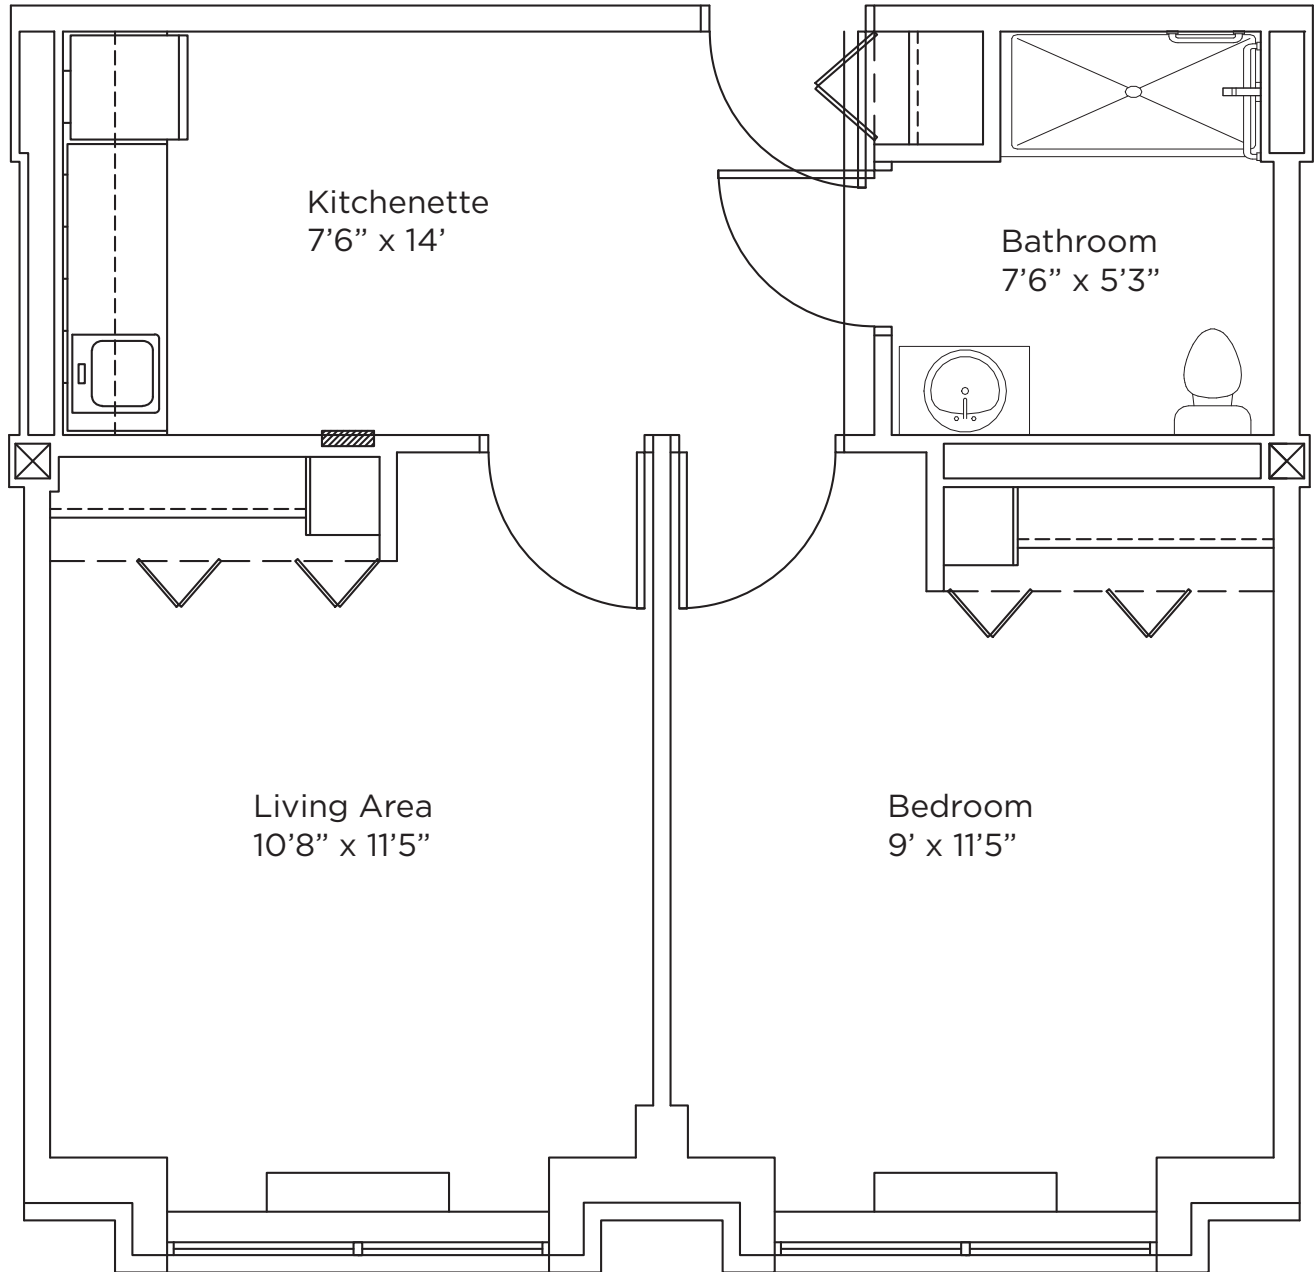

THE BRIELLE

— AT SEAVIEW —

ONE BEDROOM
800 SQ FT

140 Friendship Lane | Staten Island, NY 10314
929-256-3005 | www.thebrielle.com

Equal Housing Opportunity
Pet Friendly