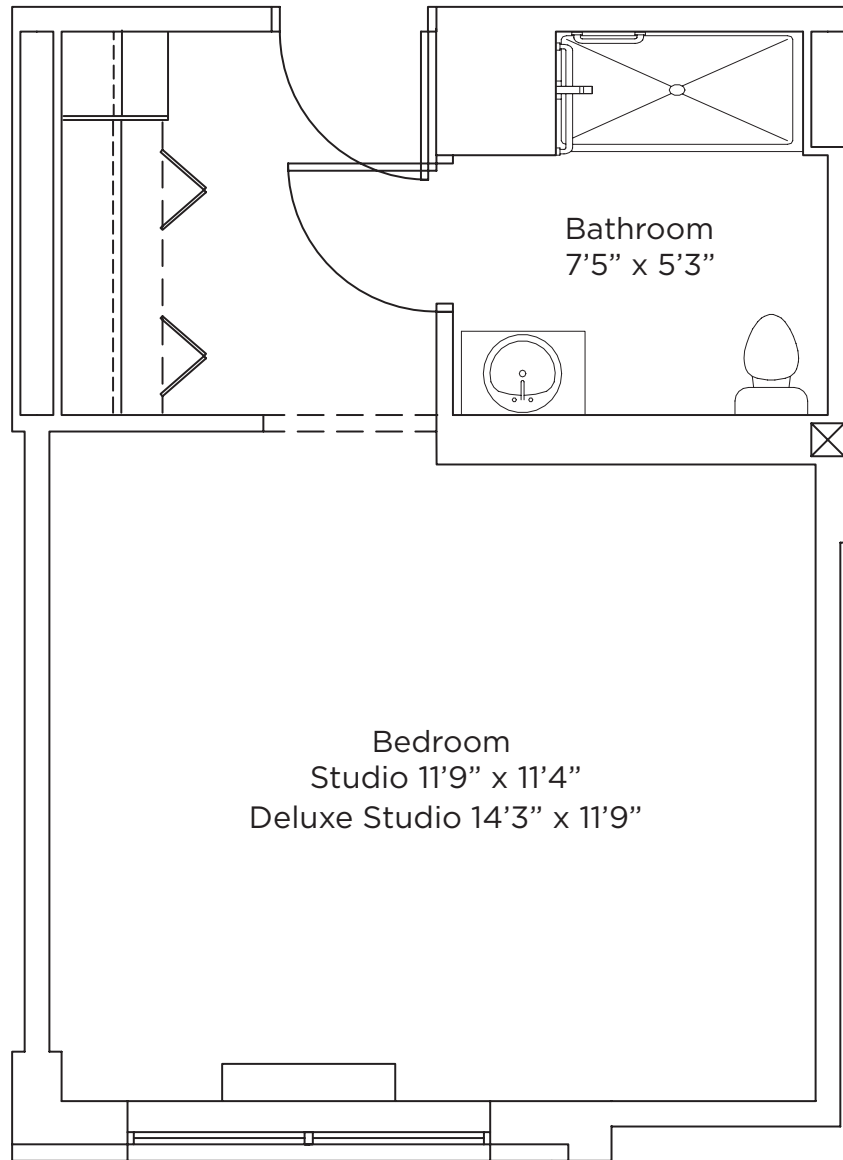

STUDIO | Approx. 180-210 SQ FT

Floor plan not shown to scale. Window placement may vary.